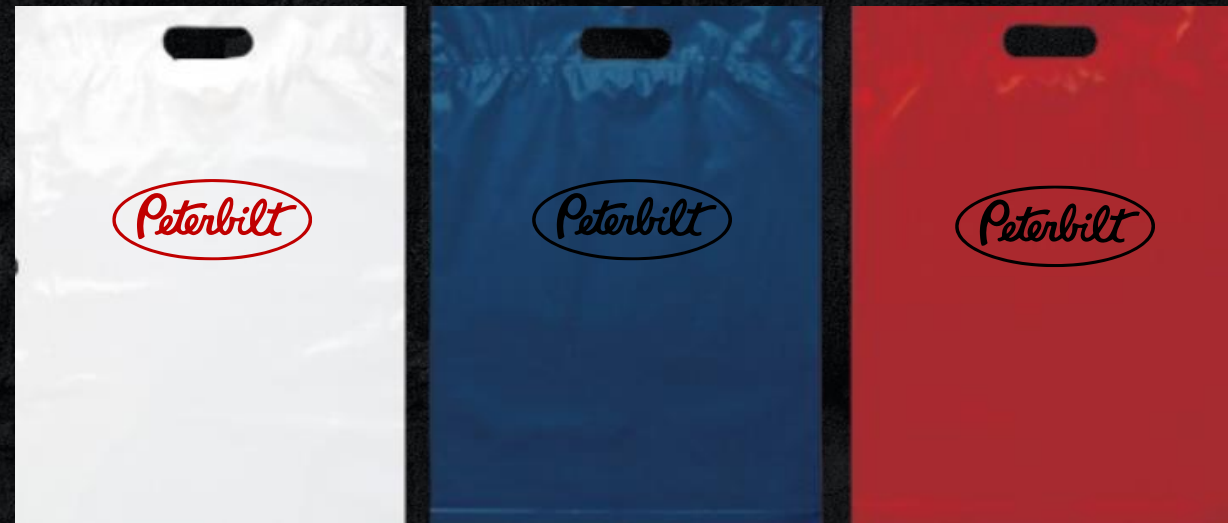

Pricing

QTY	150	250	500
Price	$2.50	$2.30	$2.10
2 color logo	$3.90	$3.45	$3.10

Decoration Method: Full Color Imprint

Production Time: 7-10 Working days after proof approval